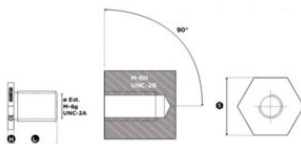

### Product information

Adaptor. Swiveling under load. Control anti-crack on 100% of product. ... [Read more](#)

---

**Marking:** CE-marked, Each ring is accompanied with use recommendations

### Technical data

Part code	Torque Nm	Ext. Thread	Max Int. Thread M ISO	Max Int. Thread UNC	H, mm	L1mm mm	S mm
4215ADAM24	160	M 24 (x3)	18	5/8"	10	36	50
4215ADAM30	250	M 30 (x3,5)	20	7/8"	10	45	50
4215ADAM36	320	M 36 (x4)	27	1"	10	54	65
4215ADAM42	400	M 42 (x4,5)	33	1"1/4	10	63	75
4215ADAM48	600	M 48 (x5)	39	1"1/2	10	68	75
4215ADAM56	600	M 56 (x5,5)	42	1"3/4	10	78	95
4215ADAM64	600	M 64 (x6)	52	2"	10	90	95
4215ADAM100	600	M 100 (x6)	80	3"1/2	15	100	155