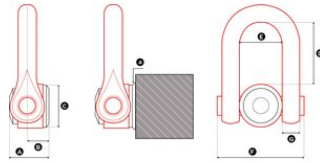

Weld-on Swivel Hoist Ring Codipro WE DSS

Blueprint

Technical data

Part code	WLL ton	A mm	a mm	B mm	C mm	D mm	E mm	F mm	G mm	Weight kg
4215WEDSS10	10	74	7	44	70	104	73	149	33	5.5