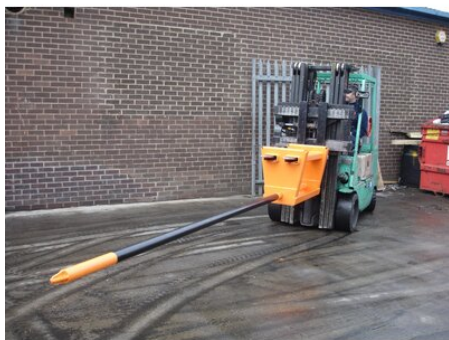

Fork Mounted Carpet Pole

Product information

As with the Carriage Mounted Pole the Fork Mounted Pole is capable of lifting a variety of coiled products, but is usually used in low volume / occasion usage environment with a mixed pallet / coiled product application.

... [Read more](#)

Fork Mounted Carpet Pole

Technical data

Part code	WLL ton	Weight kg
6298IFB1	1	210
6298IFB2	2	210
6298IFB3	3	240