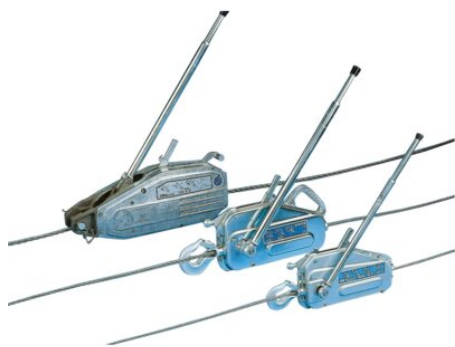

## Pulling and Lifting Hoist, TIRFOR® TU

---

### Product information

Portable hoist to lift and pull loads, for utilisation in numerous configurations with long cable lengths.

- Low weight - quick installation
- No limitation in terms of cable length
- Manageable, light-weight, robust, powerful
- Increase load capacity with deflection sheaves
- Overload protection
- Precise load placement within millimetres

### Technical data

Part code	Code	WLL ton	Lifting height m	Rope Ø mm	Dim. of the machine mm	Handle open/closed mm	Weight kg
501100080000110	TU-8	0.8	-	-	527 x 265 x 108	620 - 395	8.4
501100082000110	TU-8	0.8	20	8,3	527 x 265 x 108	620 - 395	15.5
501100160000110	TU-16	1.6	-	-	660 x 330 x 140	1190 - 680	18
501100162000110	TU-16	1.6	20	11,5	660 x 330 x 140	1190 - 680	33.5
501100320000110	TU-32	3.2	-	-	676 x 330 x 156	1190 - 680	27
501100322000110	TU-32	3.2	20	16,3	676 x 330 x 156	1190 - 680	56