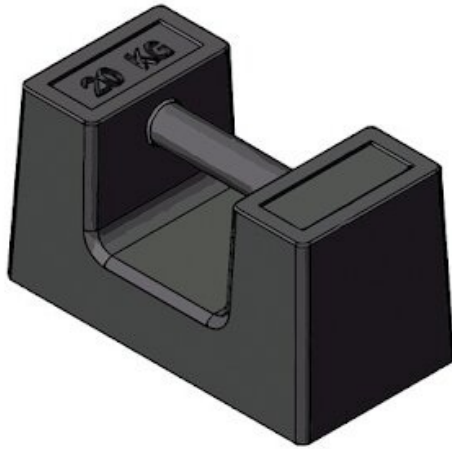

## Hand Weights & Cradles

### Product information

Hand weights are ideal for performing small load tests or for providing a ballast for a range of applications.

Description	Weight kg
Hand Weights	12.5
Hand Weights	20
Hand Weights	25
Hand Weight Transport Trolley	-
Hand Weight Cage For Trolley	-
Hand Weight Basket	-