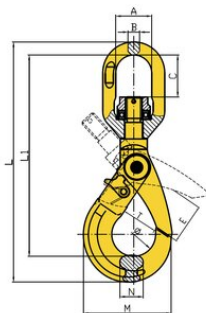

Eye self-locking hook with ball bearing swivel, grade 80

Product information

The hook locks automatically when lifting starts and rotates easily also with full load.

[... Read more](#)

Material: Steel

Marking: According to standard, CE-marked

Temperature range: -40 - (+)200°C / 400°C = WLL 75%

Finish: Painted, yellow

Standard: EN 1677-3

Warning: Not to be heat-treated

Safety factor: 4:1

Grade: 8

Eye self-locking hook with ball bearing swivel, grade 80

Blueprint

Technical data

Part code	WLL ton	EWL mm	For chain Ø mm	A mm	B mm	C mm	L1 mm	L mm	T mm	E mm	M mm	N mm	Ø mm mm	Weight kg
420500110890	1.12	160	6	32	11	34	160	194	28	32	70	15	34	0.71
420500200890	2	202	7-8	36	13	40	202	240	35	39	88	20	44	1.1
420500320890	3.15	283	10	42	16	48	237	283	45	48	108	26	58	2
420500530890	5.3	282	13	50	17	58	282	343	52	65	134	33	70	4
420500800890	8	342	16	61	22	60	342	419	63	65	169	38	86	7.3
420501250890	12.5	483	20	76	27	75	400	483	86	85	186	50	97	11.6
420501500890	15	564	22	97	33	97	466	564	76	80	202	52	98	16
420502120890	21.2	544	26	123	42	115	544	661	96	125	244	60	110	21.5
420503150890	31.5	-	32	-	-	-	-	-	-	-	-	-	-	-

SPARE PARTS

Spare part (product code)	Description	Suitable for ABT hook (product code)
VAKVO6H	Spare part set 6 mm Incl. trigger, spring, pin	VAKL6KL
VAKVO78H	Spare part set 7/8 mm Incl. trigger, spring, pin	VAKL78KL
VAKVO10H	Spare part set 10 mm Incl. trigger, spring, pin	VAKL10KL
VAKVO13H	Spare part set 13 mm Incl. trigger, spring, pin	VAKL13KL
VAKVO16H	Spare part set 16 mm Incl. trigger, spring, pin	VAKL16KL
VAKVO20H	Spare part set 20 mm Incl. trigger, spring, pin	VAKL20KL
VAKVO22H	Spare part set 22 mm Incl. trigger, spring, pin	VAKL22KL
VAKVO26H	Spare part set 26 mm Incl. trigger, spring, pin	VAKL26KL