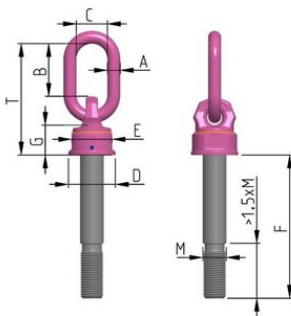

Lifting Eye RUD VWBG with variable length

Product information

- Rotating 360°, pivoting 230°
- Optical markings for easy determination for withdraw from service
- Ball bearing

... [Read more](#)

Temperature range: -40°C up to +200°C

Safety factor: 4:1

Lifting Eye RUD VWBG with variable length

Blueprint

Technical data

Part code	WLL ton	A mm	B mm	C mm	D, mm	E mm	F mm	G, mm	Mmm mm	T mm
42158600150	6	23	86	50	90	80	33-300	94	M33	208
42158600451	8	23	86	50	90	80	36-300	94	M36-M39	208
42158600452	12	26	111	65	98	85	42-300	95	M42-M45	234
42158600453	13	26	111	65	98	85	48-300	95	M48-M52	234