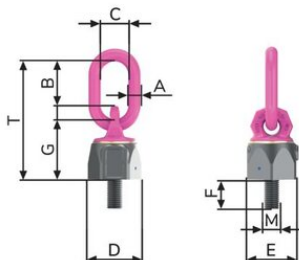

Lifting Eye RUD VWBG-V, UNC thread

Product information

- Rotating 360°, pivoting 230°
- Optical markings for easy determination for withdraw from service
- Ball bearing

... [Read more](#)

Marking: According to standard

Temperature range: -40°C up to +100°C

Standard: EN 1677-1

Safety factor: 4:1

Lifting Eye RUD VWBG-V, UNC thread

Blueprint

Technical data

Part code	WLL ton	Thread Inch	A mm	B mm	C mm	D mm	E mm	F mm	G, mm	T mm	Weight kg
42157991090	0.3	5/16 -18	8	31	29	30	27	13	36	76	0.18
42157991091	0.45	3/8 -16	8	31	29	33.5	30	17	38	78	0.29
42157991092	0.6	1/2 -13	10	49	35	42	36	21	47	107	0.41
42157991093	1.3	5/8 -11	13	46	38	48	41	29	56	114	0.7
42157991094	2	3/4 -10	13	54	35	62	55	28	67	137	1.42
42157991095	3.5	1 -8	18	66	40	81	70	40	88	173	2.63
42157991096	5	1 1/4 -7	22	90	50	99	85	47	106	221	5.09