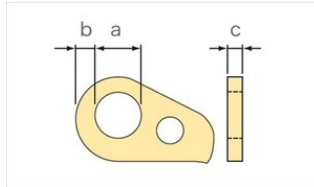

#### Applications:

- Horizontal pulling of loads L
- Logging in mountains
- Uprooting (stump pulling)
- Horizontal pulling of machines.

[... Read more](#)

---

### Technical data

Part code	Rope Ø mm	Capacity kg	a mm	b mm	c mm	Weight kg
4297KC100	8-10	750	34	16	10.5	0.9
4297KC140	12-14	1,500	42	19	15.5	2
4297KC200	16-20	3,000	48	20	18	4.8