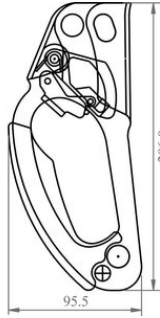

### Product information

Designed for rope climbing, it locks with one hand for comfortable use. It works on a Kernmantle rope 10-12 mm.

... [Read more](#)

---

**Material:** Aluminium Alloy.

**Marking:** According to standard, CE-marked

### Technical data

Part code	Max. number of persons	Weight kg
823500000050	1	0.196