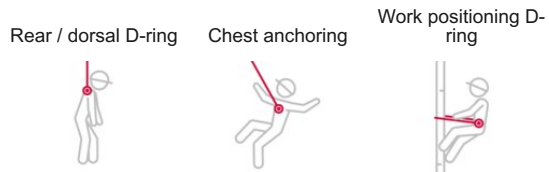

Part code	WLL ton	Max load kg	Weight kg
820100002500	0.3	160	1.72