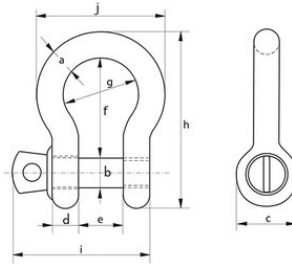

The screw pin enables quick (dis)assembly which makes the shackle perfect for rigging activities in which assembly and disassembly occur relatively frequently. Also, there is a chamber in the shackle eye of the Green Pin® Theatre Shackle SC which hides the screw thread and reduces wear of rope. Theatre Shackle SC is available in a range with a working load limit from 0.33 up to 8.5 ton.

### Technical data

Part code	WLL ton	a mm	b mm mm	c mm	d mm mm	e mm mm	f mm mm	g mm mm	h mm mm	i mm mm	j mm mm	Weight kg
420100031940	0.33	5	6	12	5	9.5	22	16	36	29.5	26	0.02
420100051940	0.5	7	8	16	7	12	29	20	48	38	34	0.05
420100081940	0.75	9	10	20	9	13.5	32	22	56	46.5	40	0.1
420100101940	1	10	11	23	10	17	37	26	64	54	46	0.14
420100151940	1.5	11	13	25	11	19	43	29	73	59.5	51	0.19
420100201940	2	13.5	16	34	13	22	51	32	90	73	59	0.36
420100331940	3.25	16	19	40	16	27	64	43	110	89	75	0.63
420100481940	4.75	19	22	46	19	31	76	51	129	103	89	1.01
420100651940	6.5	22	25	52	22	36	83	58	144	119	102	1.5
420100851940	8.5	25	28	59	25	43	95	68	164	137	118	2.21