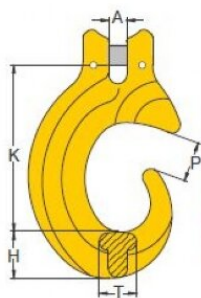

Clevis C Hook 8-097

Product information

C-shaped clevis hook.

[... Read more](#)

Marking: According to standard
Standard: EN 1677

Safety factor: 4:1
Grade: 8

Clevis C Hook 8-097

Blueprint

Technical data

Part code	Chain diameter mm	WLL ton	A mm	H, mm	K mm	Pmm mm	T mm	Weight kg
401300201390	7-8	2	9	22	80	19	18	0.5
401300321390	10	3.15	11	26	105	26	24	0.9
401300531390	13	5.3	14	34	138	34	32	2.1
401300801390	16	8	18	45	170	38	37	3.8