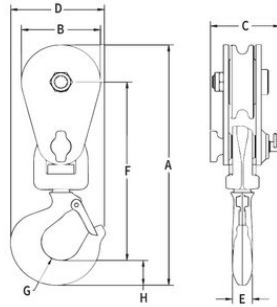

Snatch Block McKissick 418 with Hook - Light Champion

Product information

The McKissick snatch block 418 Light Champion from Crosby is a snatch block fitted with a hook. Available from WLL 2 up to 15 T.
Can be delivered with bronze bushing (BB) and from WLL 8 T also with roller bearing (RB).

... [Read more](#)

Material: Forged steel.

Marking: CE-marked

Safety factor: 4:1

Snatch Block McKissick 418 with Hook - Light Champion

Blueprint

Technical data

Part code	Code	Rope Ø range mm	WLL ton	Sheave dia mm	Bearing	A mm	B mm	C mm	D mm	E mm	F mm	G mm	H mm	Weight kg
424100200230	418	8-10	2	76	BB	247	47	67	91	19	164	19	25	2.3
424100400230	418	10-13	4	114	BB	359	108	79	133	25	257	24	47	5.4
424100800230	418	16-19	8	152	BB	481	152	106	173	40	344	33	61	12.2
424100800235	418	16-19	8	152	RB	481	152	106	173	40	344	33	61	12.2
424100800236	418	16-19	8	203	BB	534	206	106	173	40	369	33	61	15
424100800237	418	16-19	8	203	RB	534	206	106	173	40	369	33	61	15
424100800238	418	16-19	8	254	BB	586	257	106	173	40	396	33	61	18.6
424100800239	418	16-19	8	254	RB	586	257	106	173	40	396	33	61	18.6
4241008002310	418	16-19	8	305	BB	658	308	106	173	40	442	33	61	21.8
4241008002311	418	16-19	8	305	RB	658	308	106	173	40	442	33	61	21.8
4241008002312	418	16-19	8	356	BB	696	359	106	173	40	455	33	61	24.9
4241008002313	418	16-19	8	356	RB	696	359	106	173	40	455	33	61	24.9
424101500230	418	19-22	15	406	BB	819	409	129	212	45	540	37	74	59
424101500235	418	19-22	15	406	RB	851	460	129	212	45	546	38	74	59
424101500236	418	22-26	15	457	BB	851	460	129	212	45	546	38	74	68
424101500237	418	22-26	15	457	RB	851	460	129	212	45	546	38	74	68