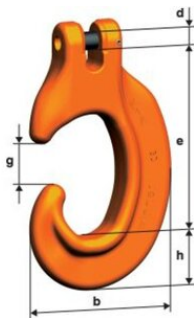

Clevis C-Hook Pewag KCHW

Product information

Simple and fast hooking and removal where no safety catch is required – this is where the KCHW clevis C-hook comes into its own! Its hook tip is shaped in such a way as to prevent accidental unhooking when not under load. The chain may be linked to the clevis system easily and speedily, without the need for additional connecting links. [... Read more](#)

Marking: According to standard, CE-marked
Standard: EN 1677-1

Grade: 10

Clevis C-Hook Pewag KCHW

Blueprint

Technical data

Part code	Code	WLL ton	b mm mm	d mm mm	e mm mm	g mm mm	h mm mm	Weight kg
402300191680	KCHW 7	1.9	74	9	91	20	28	0.52
402300251680	KCHW 8	2.5	74	10	90	20	28	0.51
402300401680	KCHW 10	4	107	12.5	129	28	39	1.51
402300671680	KCHW 13	6.7	137	16	166	41	51	3.13
402301001680	KCHW 16	10	166	20	205	45	60	5.56