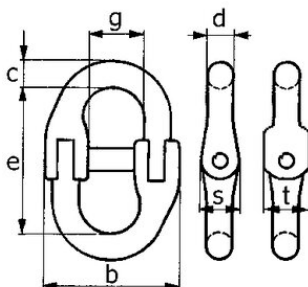

Connex Connecting Link Pewag CW

Product information

CW Connex connecting link for pewag connex system.
Load pin and collar CBH are also separately available.
Connecting link for:
Master link - chain, chain - chain, hook - chain.
Only for straight pull.

[... Read more](#)

Material: High duty grade 10.
Marking: According to standard, CE-marked, Pewag or PW, winner or 10, H16, batch code and type.
Temperature range: -40°C up to +380°C.
Finish: Orange powder coated.
Standard: EN 1677-1

Safety factor: 4:1
Grade: 10

Connex Connecting Link Pewag CW

Blueprint

Technical data

| Part code | Code | WLL ton | LC kN | EWL | b mm | c mm | d mm | e mm | g mm | s mm | t mm | Weight kg |
|--------------|----------|---------|-------|-----|------|------|------|------|------|------|------|-----------|
| 402200100140 | CW 5 | 1 | 20 | 38 | 34 | 7 | 7 | 38 | 13 | 9 | 12 | 0.06 |
| 402200140140 | CW 6 | 1.4 | 28 | 44 | 39 | 8 | 8 | 44 | 14 | 11 | 13 | 0.08 |
| 402200190140 | CW 7 | 1.9 | 36 | 53 | 46 | 10 | 9 | 53 | 17 | 13 | 16 | 0.14 |
| 402200250140 | CW 8 | 2.5 | 50 | 62 | 55 | 12 | 10 | 62 | 19 | 14 | 20 | 0.24 |
| 402200400140 | CW 10 | 4 | 80 | 72 | 64 | 15 | 13 | 72 | 24 | 18 | 22 | 0.42 |
| 402200670140 | CW 13 | 6.7 | 134 | 88 | 79 | 20 | 17 | 88 | 28 | 22 | 26 | 0.85 |
| 402201000140 | CW 16 | 10 | 200 | 112 | 105 | 24 | 24 | 112 | 34 | 29 | 35 | 1.9 |
| 402201600140 | CW 19/20 | 16 | 320 | 126 | 123 | 32 | 25 | 126 | 42 | 35 | 45 | 3.1 |
| 402201900140 | CW 22 | 19 | 380 | 157 | 148 | 36 | 26 | 157 | 51 | 39 | 46 | 4.6 |
| 402202650140 | CW 26 | 26.5 | 530 | 190 | 175 | 40 | 30 | 190 | 60 | 46 | 49 | 6.8 |
| 402204000140 | CW 32 | 40 | 800 | 206 | 216 | 47 | 35 | 206 | 80 | 56 | 63 | 11.2 |